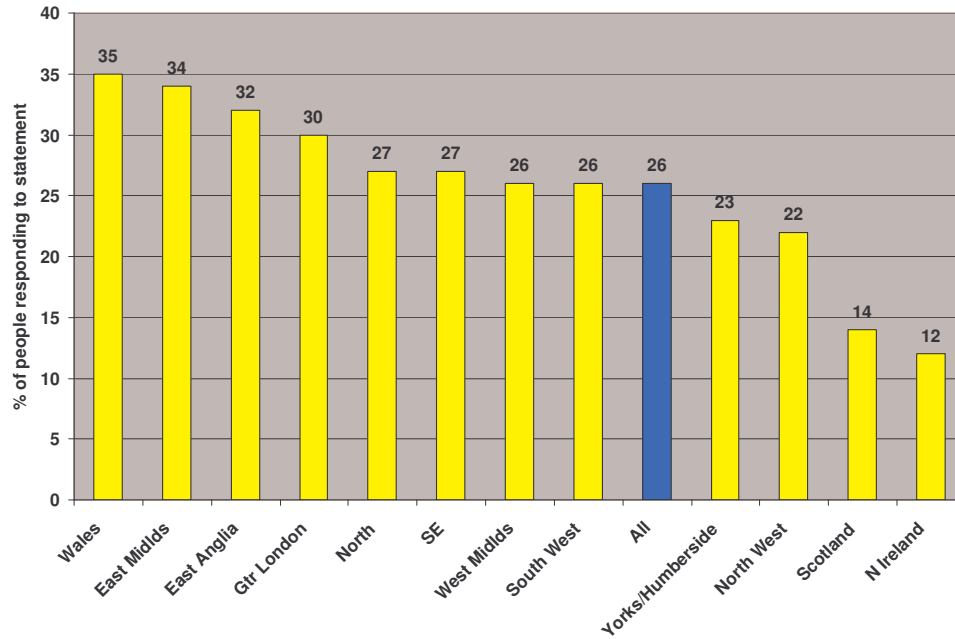

**Chart 1:** 'I expect the London Olympics will be the greatest event of my lifetime',  
Regional analysis, March 2007

Base: 2,000 adults aged 16+

Source: GfK NOP / JGFR

**Chart 1:** 'I expect the London Olympics will be the greatest event of my lifetime',  
Gender, age and socio-economic class, March 2007

Base: 2,000 adults aged 16+